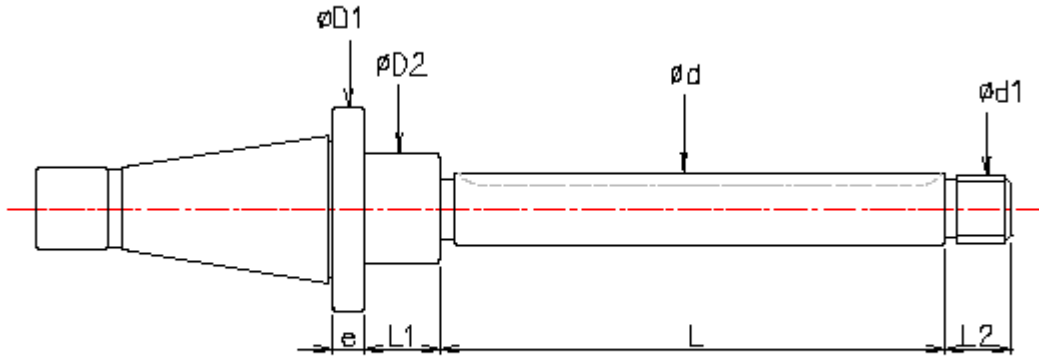

LONG MILLING ARBOURS

7/24 Taper	D1	e	L1	D2 min	d h6	63	100	160	200	250	315	400	500	630	800	1000	d 1	L2		
30	50	8	20	27	16	X	X	X	X	X	X	---	---	---	---	---	M 16x1.5	16		
				34	22	X	X	X	X	X	X	X	X	---	---	---	---	M 20x2	22	
				41	27	X	X	X	X	X	X	X	X	X	---	---	---	---	M 24x2	28
40	63	10	25	27	16	X	X	X	X	X	X	X	---	---	---	---	M 16x1.5	16		
				34	22	X	X	X	X	X	X	X	X	X	---	---	---	M 20x2	22	
				41	27	X	X	X	X	X	X	X	X	X	X	---	---	M 24x2	28	
				47	32	X	X	X	X	X	X	X	X	X	X	X	---	---	M 27x2	32
				55	40	---	X	X	X	X	X	X	X	X	X	X	---	---	M 33x2	40
50	100	12	30	34	22	X	X	X	X	X	X	X	X	X	X	---	---	M 20x2	22	
				41	27	X	X	X	X	X	X	X	X	X	X	X	---	M 24x2	28	
				47	32	X	X	X	X	X	X	X	X	X	X	X	X	M 27x2	32	
				55	40	---	X	X	X	X	X	X	X	X	X	X	X	M 33x2	40	
				69	50	---	---	---	---	---	---	---	X	X	X	X	X	M 39x3	46	
				84	60	---	---	---	---	---	---	---	X	X	X	X	X	M 45x3	56	
60	160	16	40	69	50	---	---	---	---	---	---	---	---	X	X	X	M 39x3	46		
				84	60	---	---	---	---	---	---	---	---	---	X	X	X	M 45x3	56	
				109	80	---	---	---	---	---	---	---	---	---	---	X	X	M 56x4	63	
				134	100	---	---	---	---	---	---	---	---	---	---	X	X	M 68x4	70	